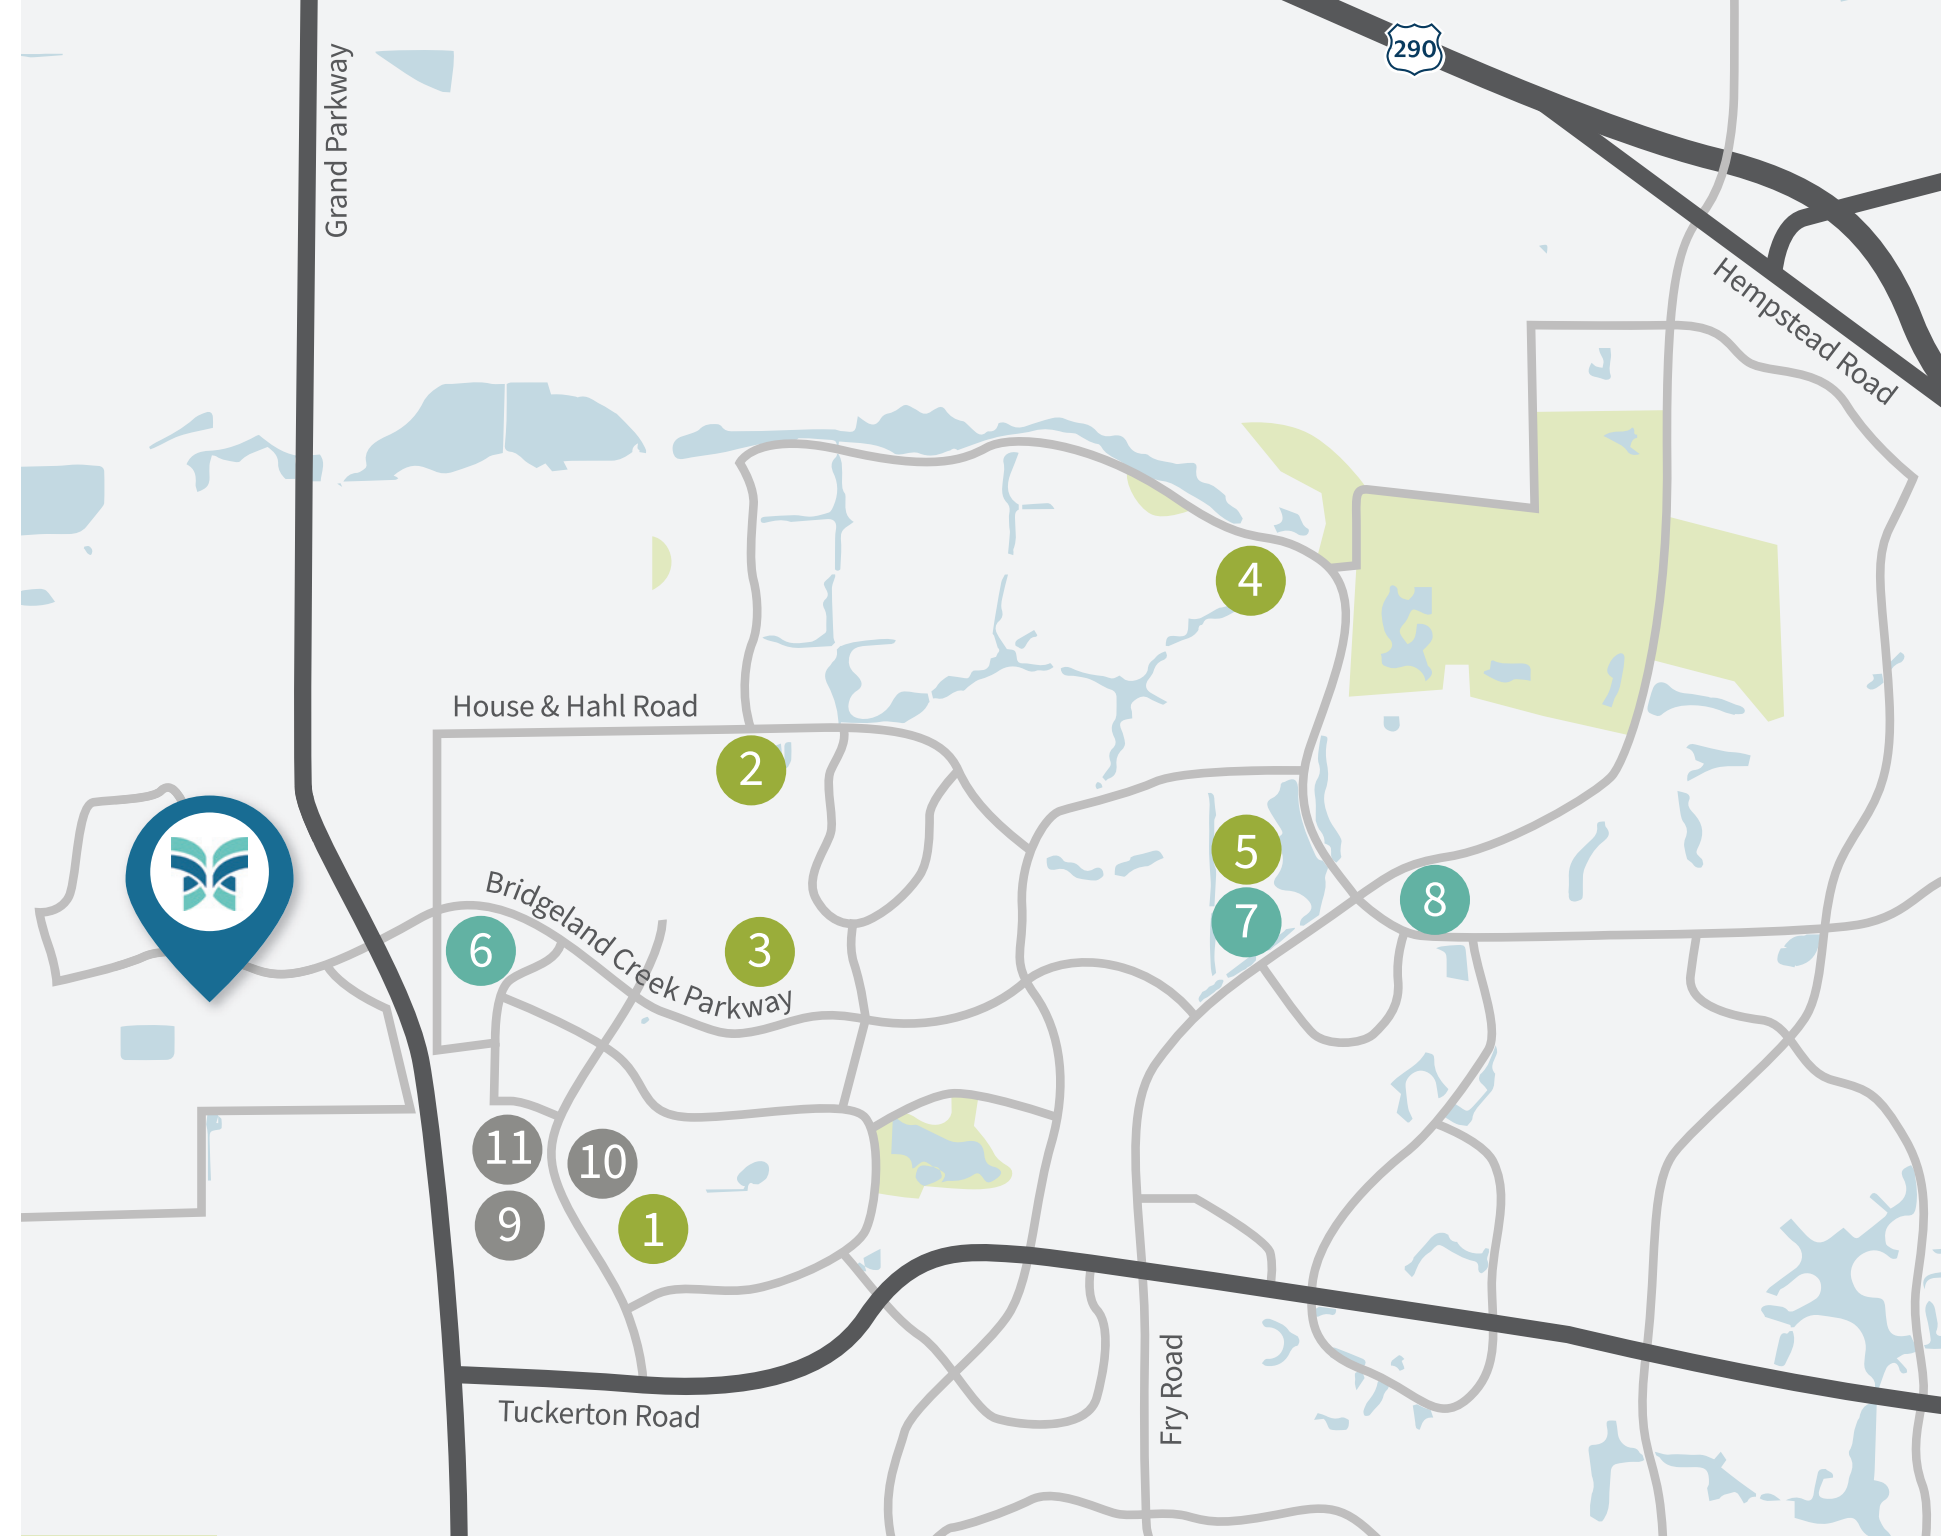

SCHOOLS

- Wells Elementary School
- Sprague Middle School
- Bridgeland High School