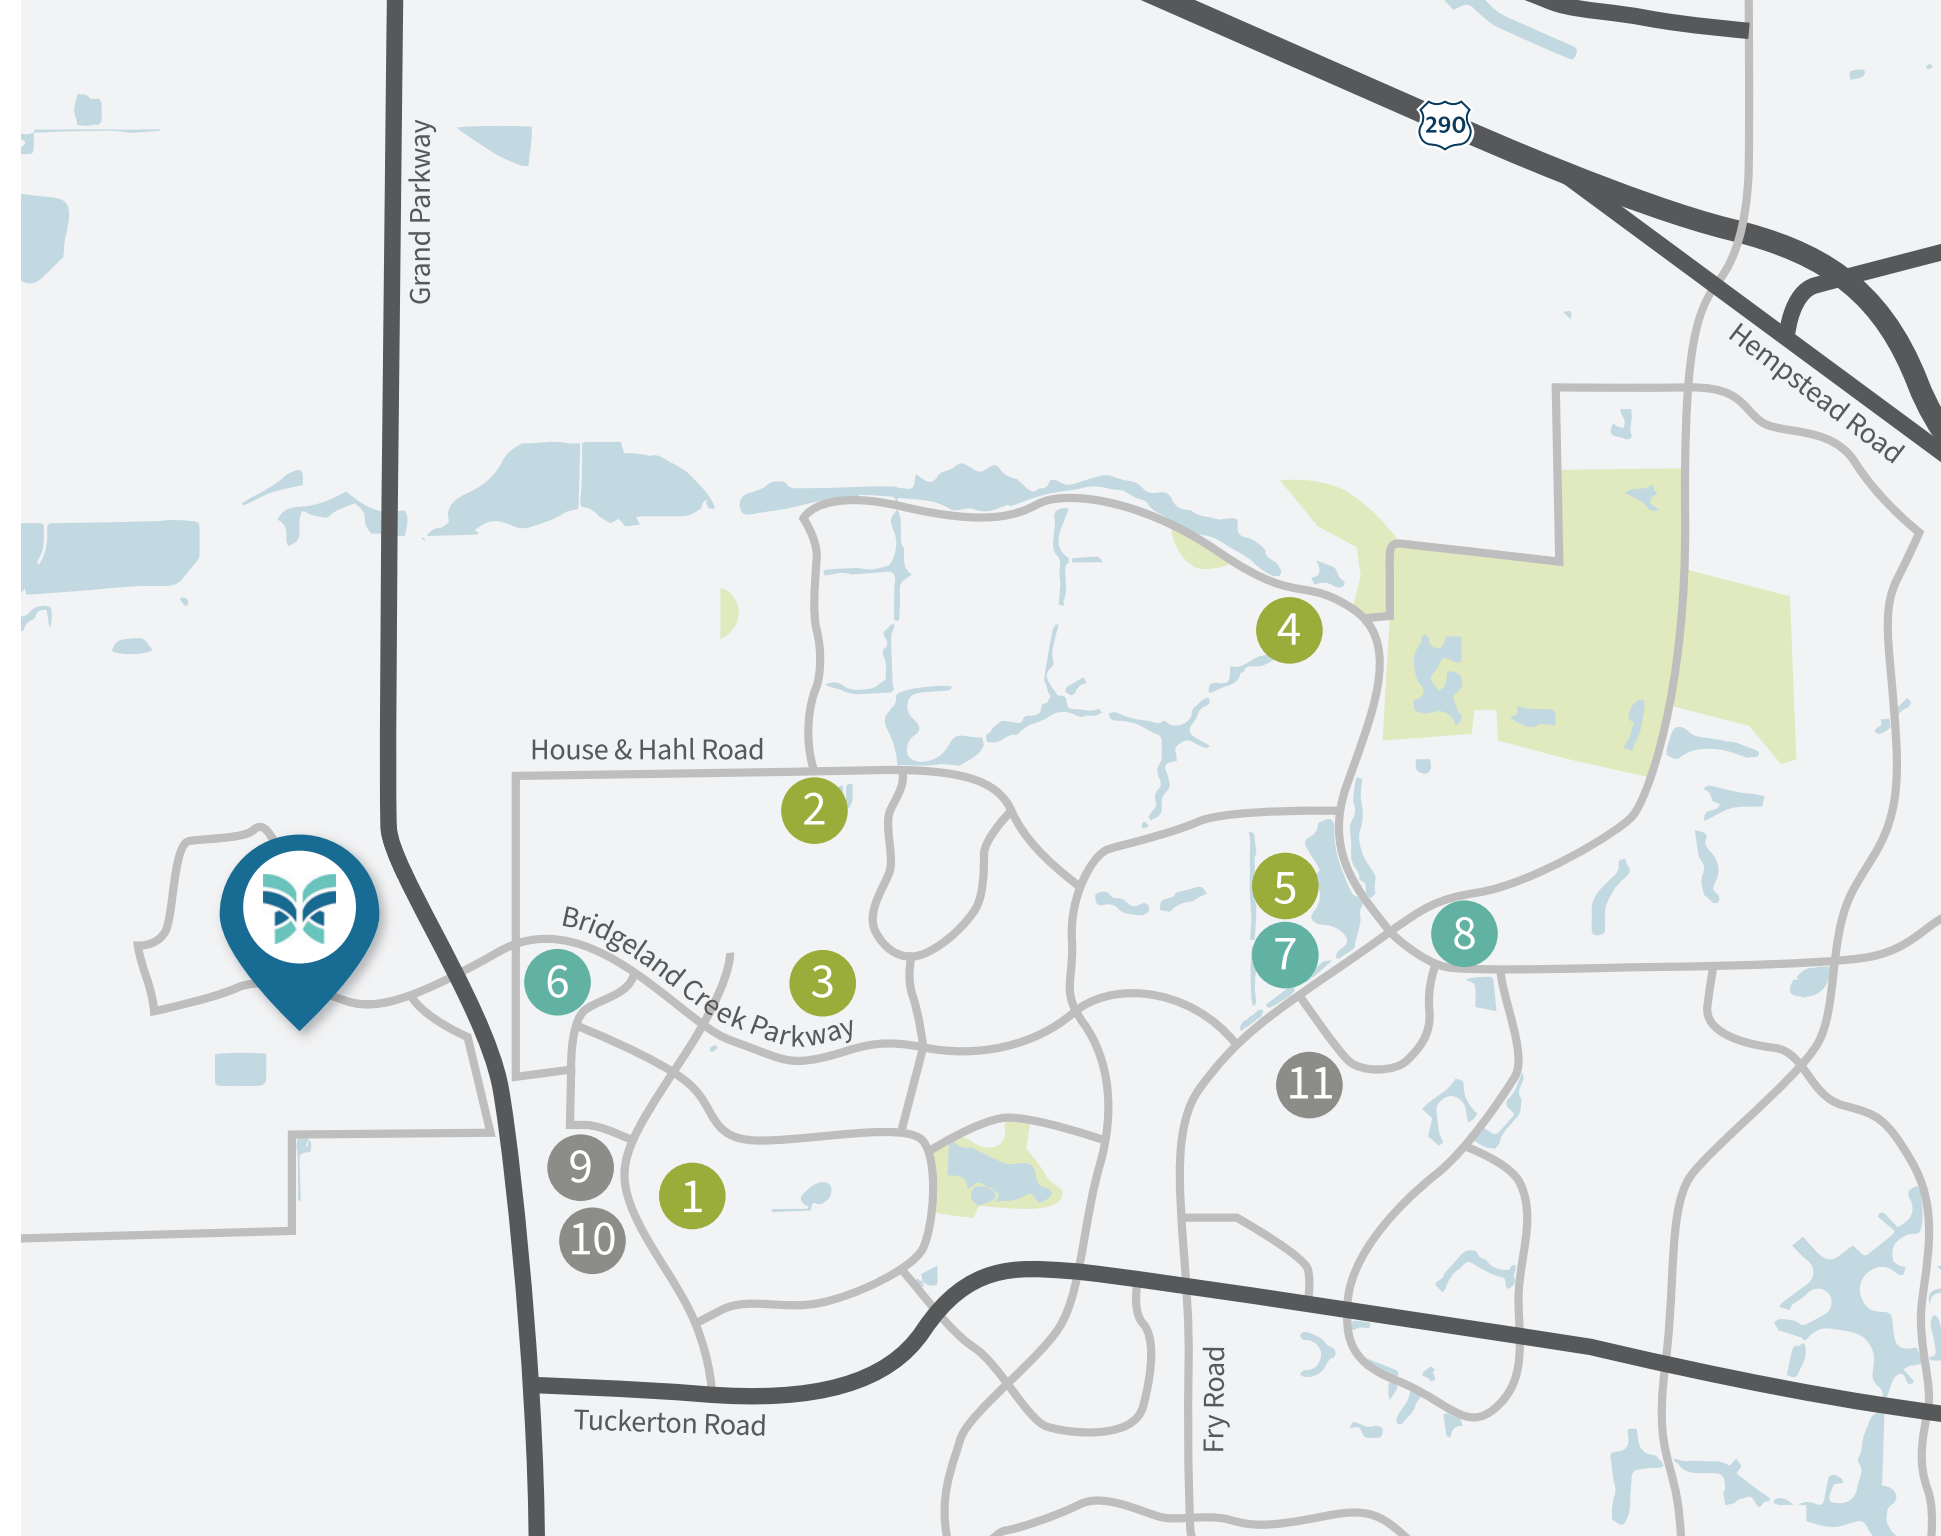

SCHOOLS

- Bridgeland High School
- Wells Elementary School
- Smith Middle School